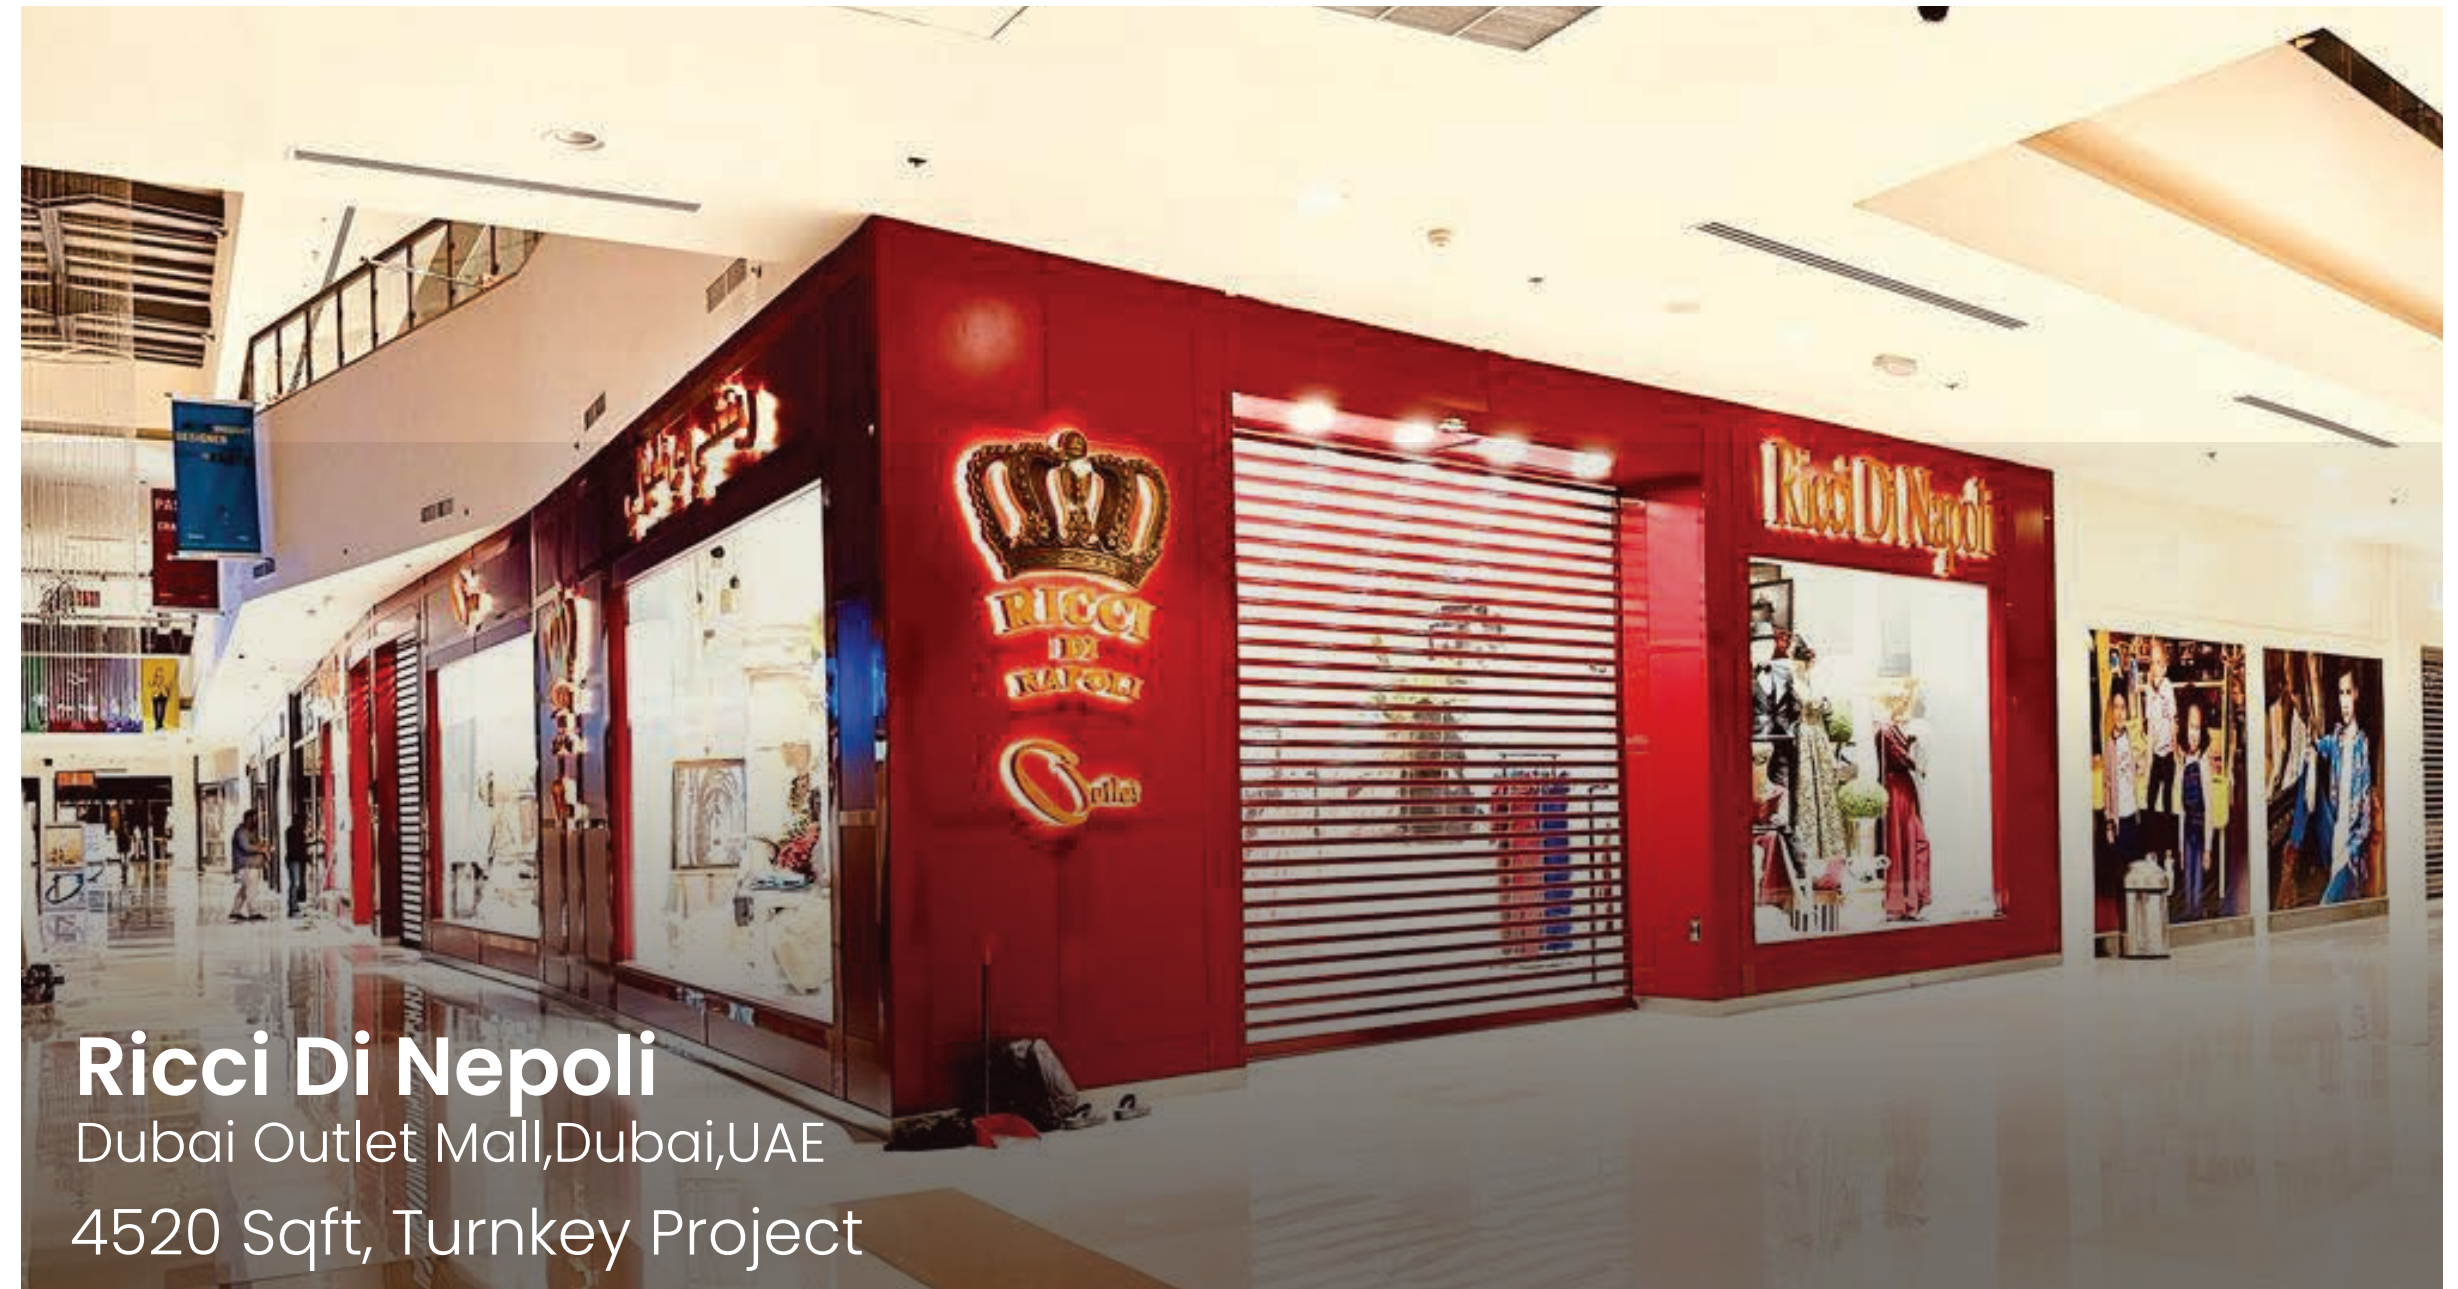

Our Projects

For over a decade, Skep Interiors has been recognized as one of the best interior fit out companies in UAE, offering premium quality interior fit out solutions. We showcased our Major projects below.