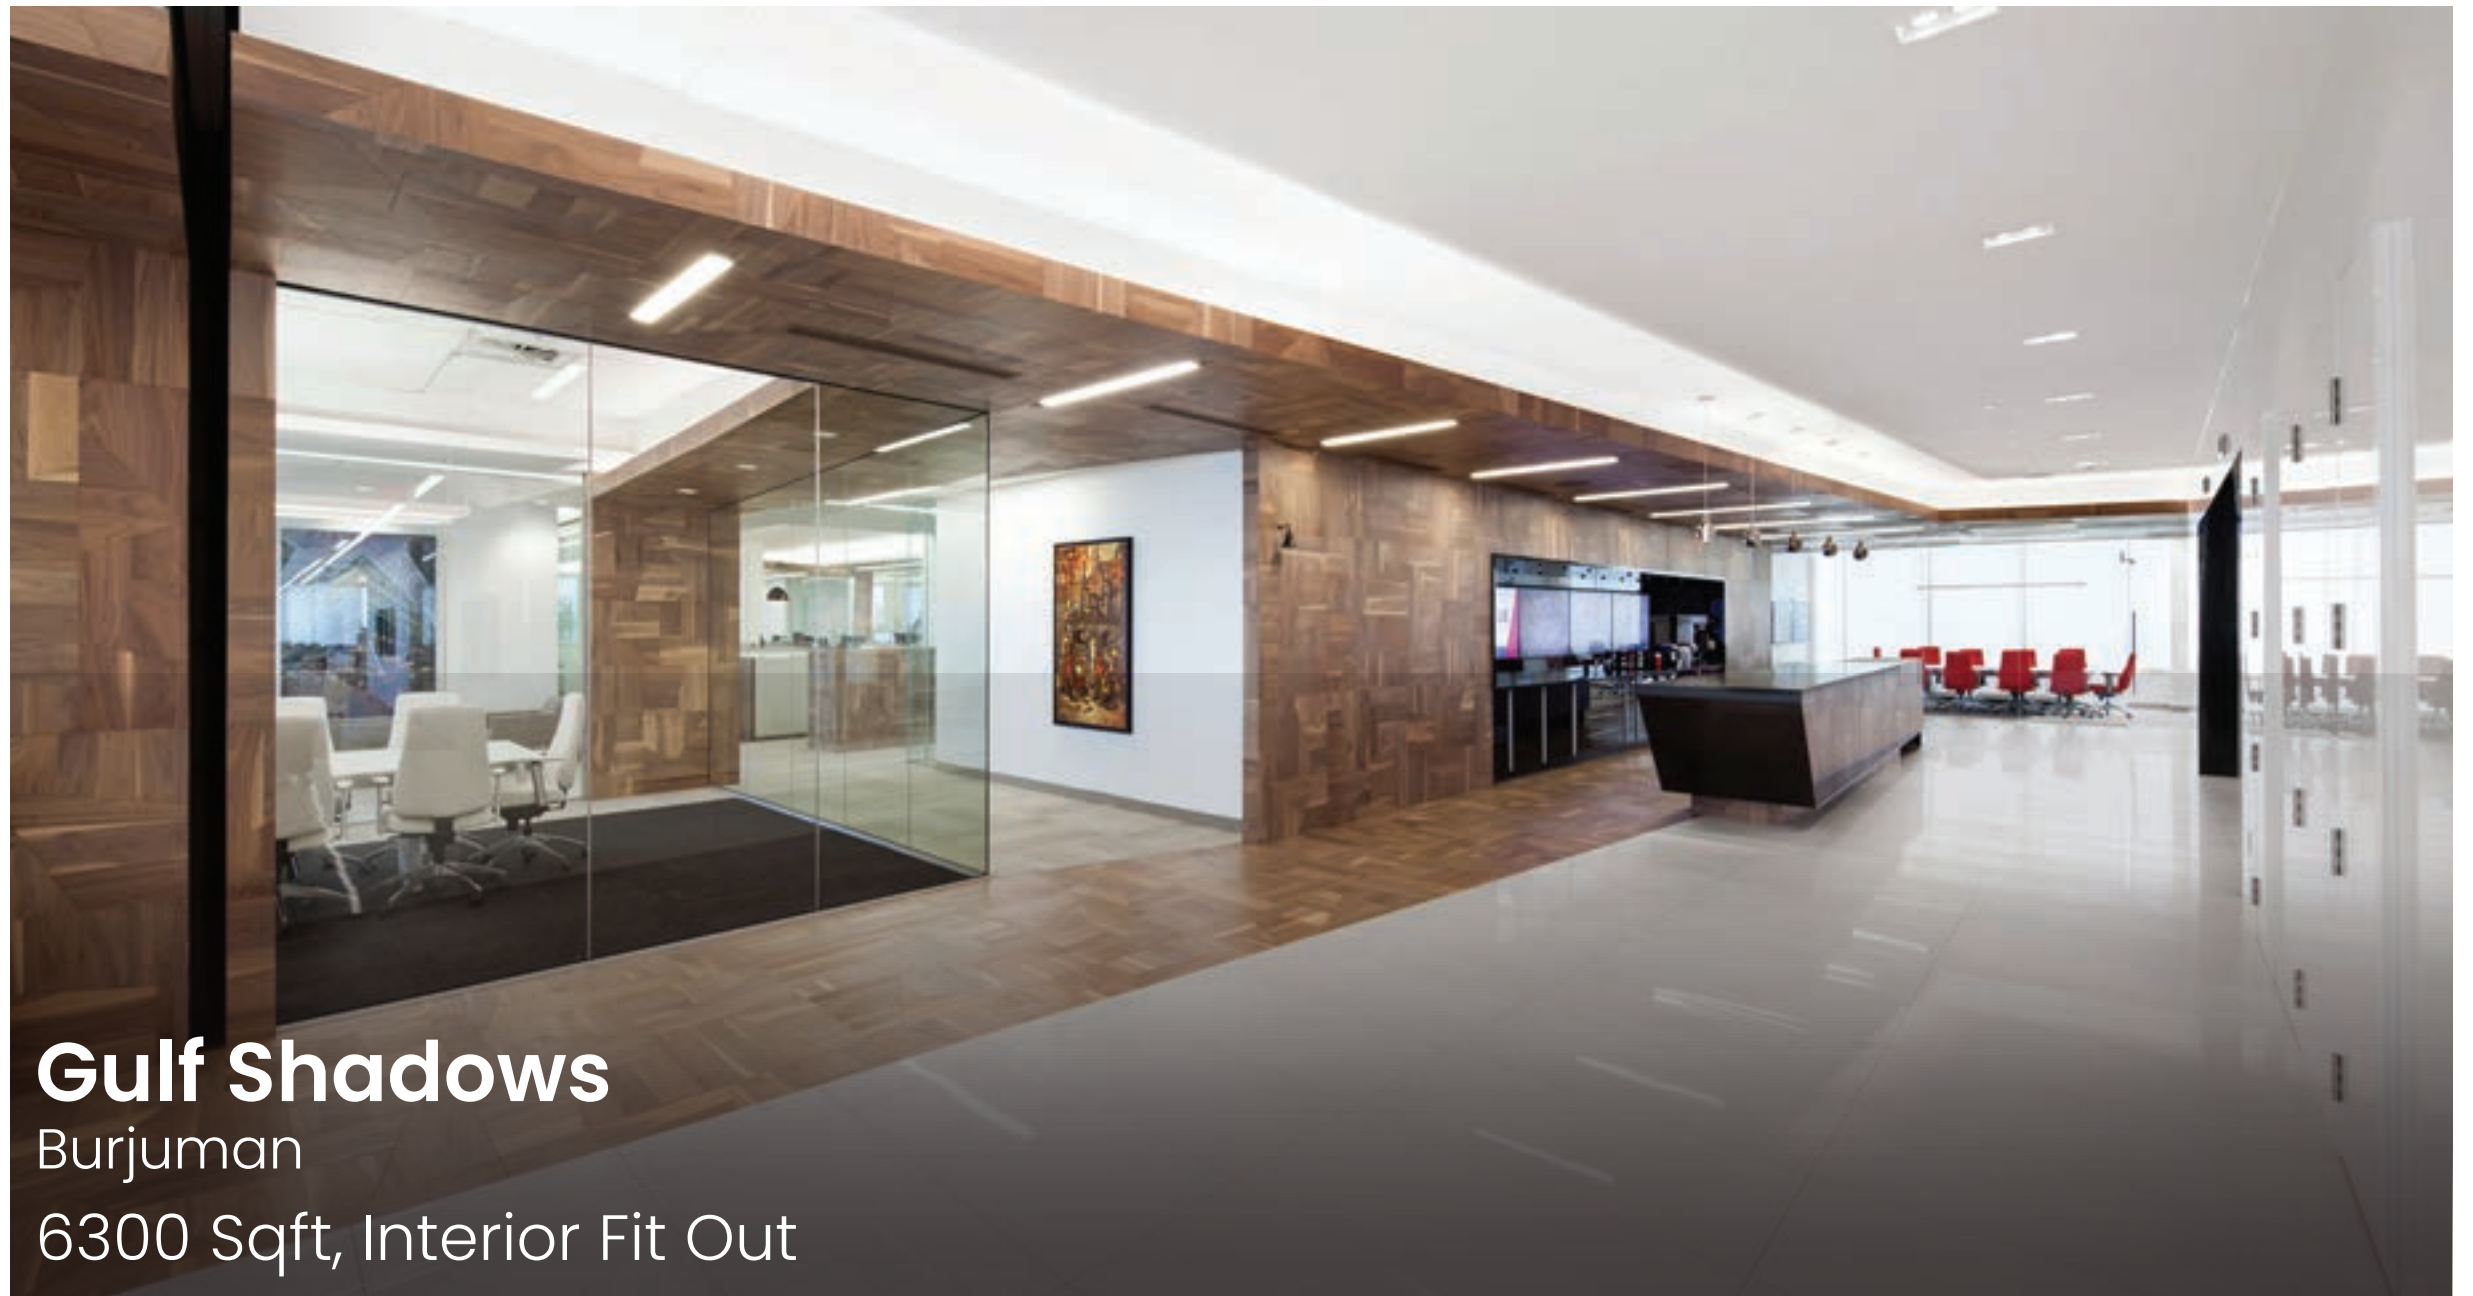

Axon Business System LLC
Jebel Ali
12000 Sqft, Total Fitout Work

Gulf Shadows
Burjuman
6300 Sqft, Interior Fit Out