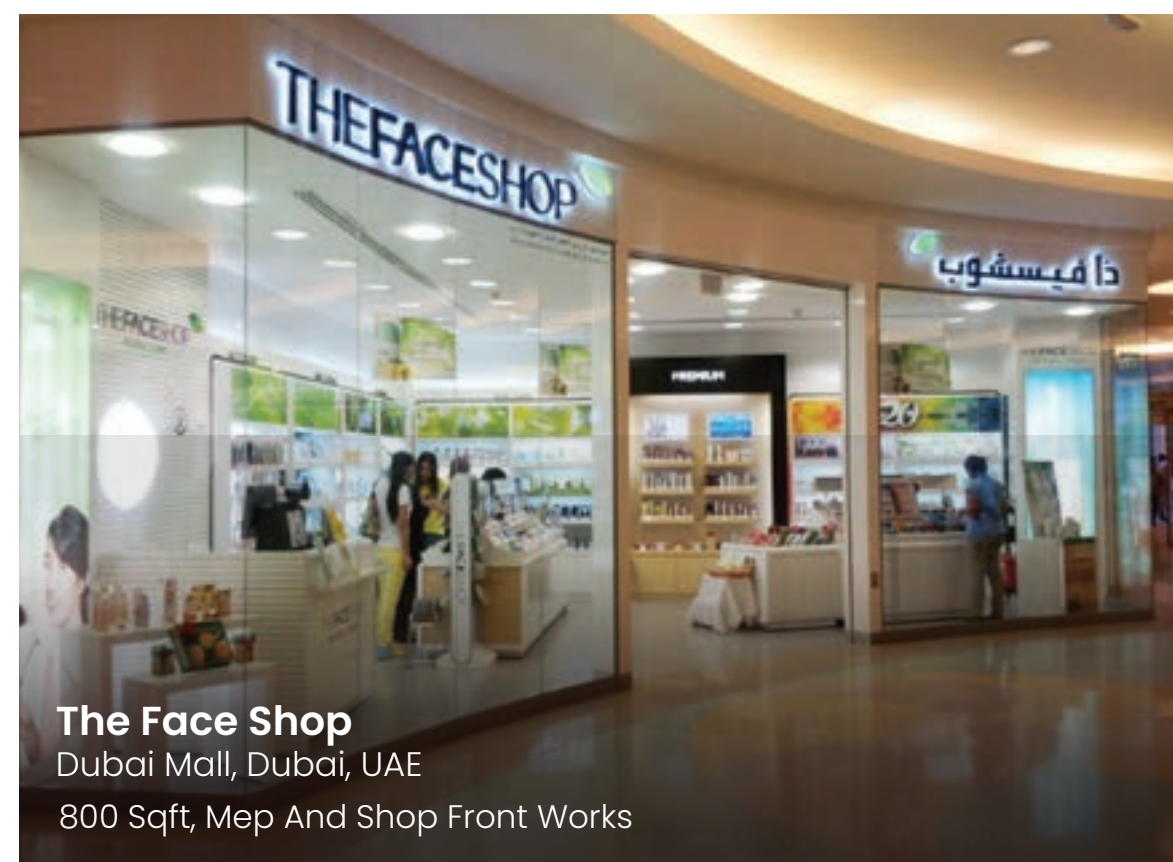

The Face Shop
Dubai Mall, Dubai, UAE
800 Sqft, Mep And Shop Front Works